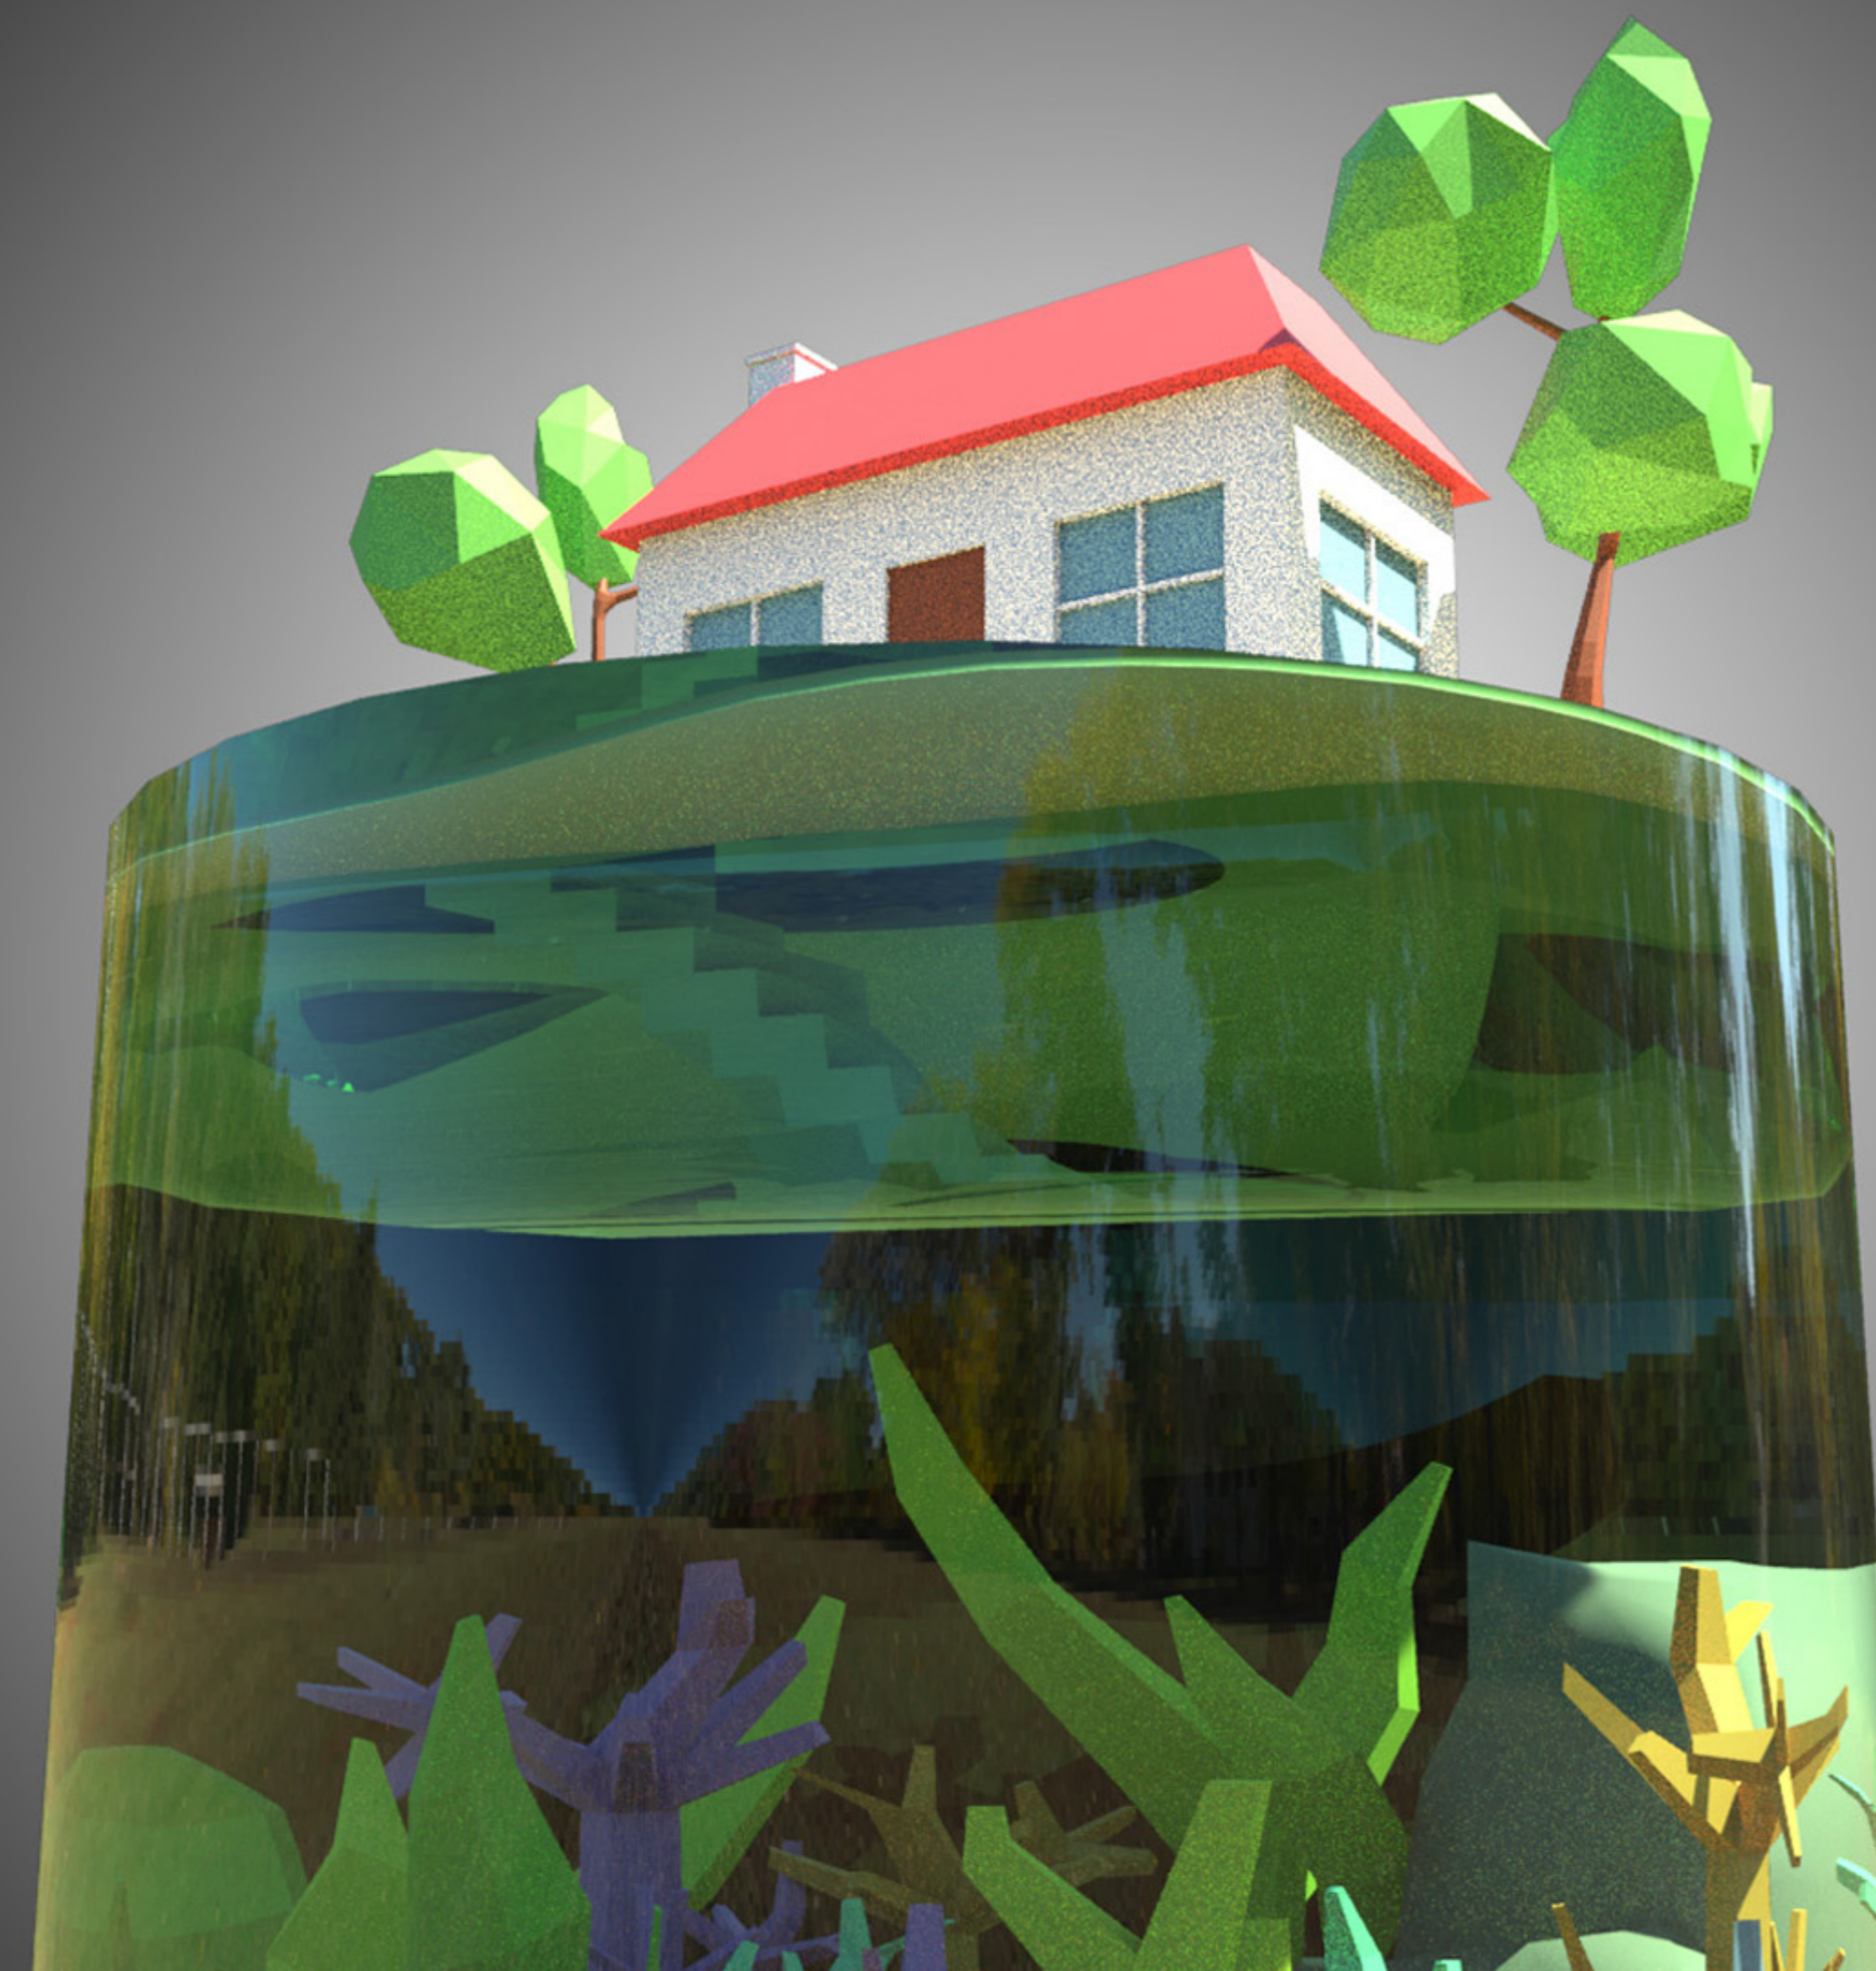

Wai Kit LAW (Kit)
ID: 20042756

The concept is that due to the lack of land, people began to build small floating islands to live in the sea. The basement of the island is a glass room where you can watch the coral scenery in the sea.

I really enjoyed this homework, especially in lighting and materials. I will be curious to keep adjusting the settings and enjoy it.