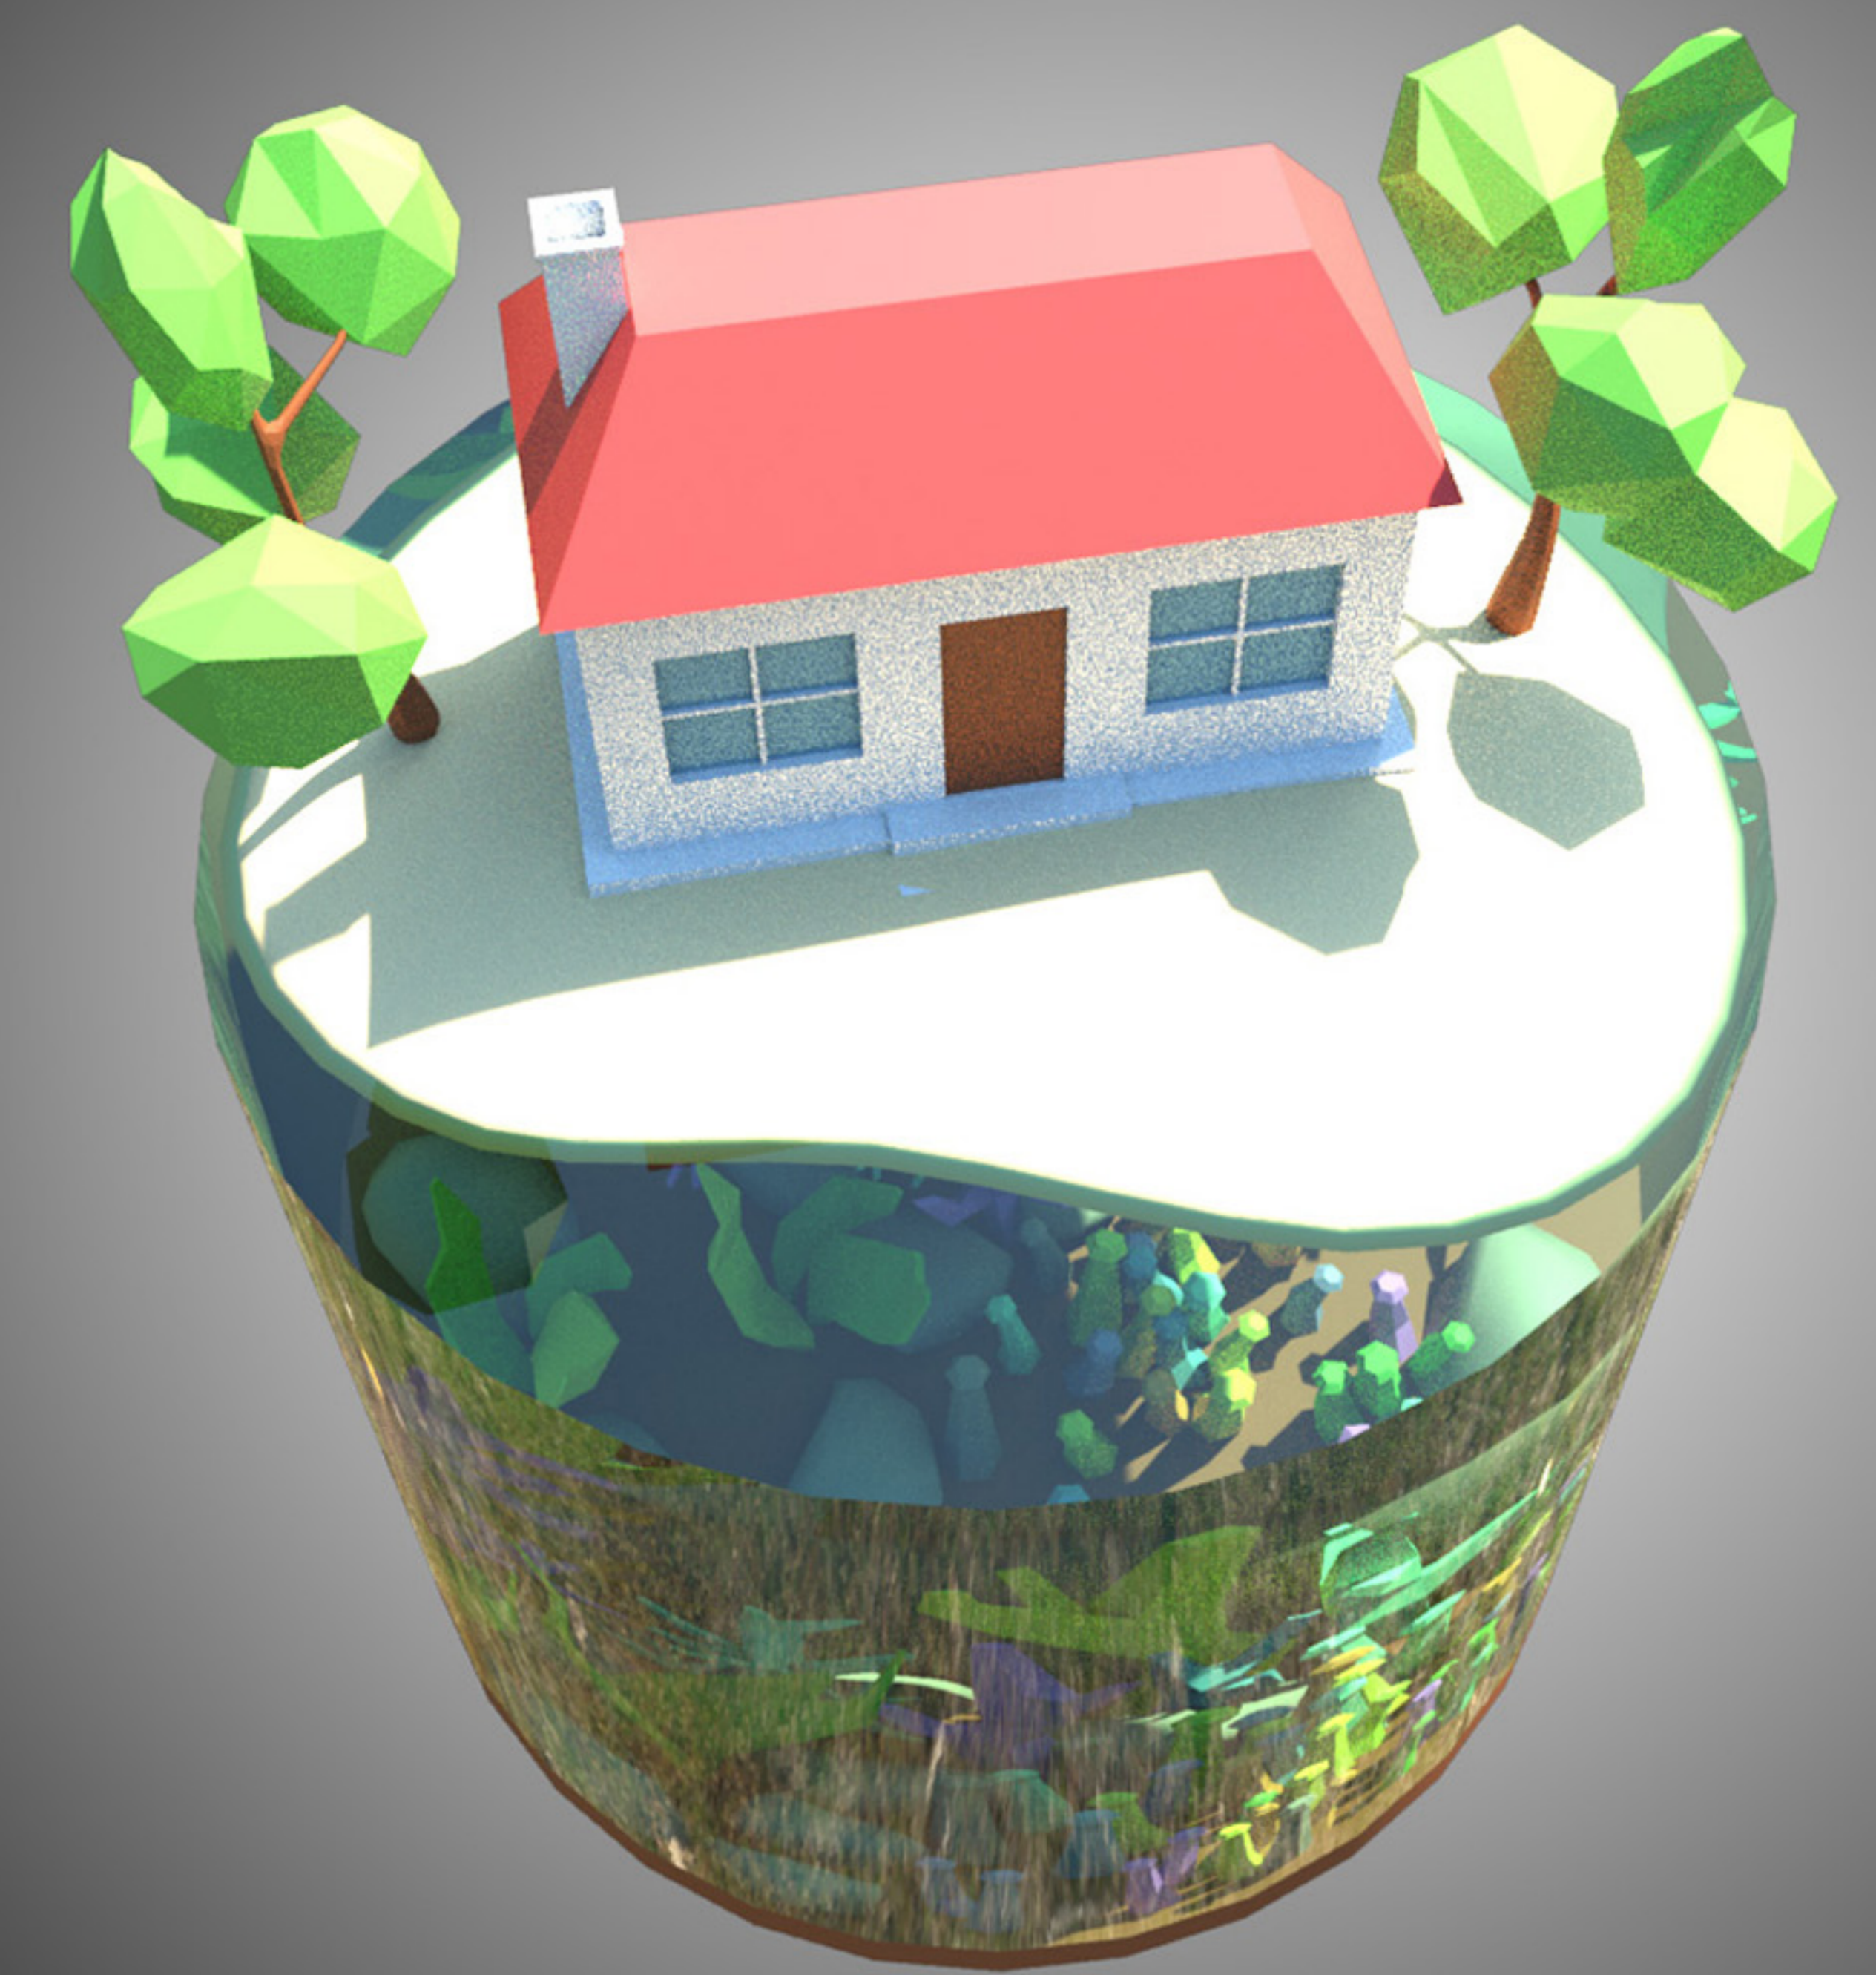

Wai Kit LAW (Kit)
ID: 20042756

The concept is that due to the lack of land, people began to build small floating islands to live in the sea. The basement of the island is a glass room where you can watch the coral scenery in the sea.

I really enjoyed this homework, especially in lighting and materials. I will be curious to keep adjusting the settings and enjoy it.

Mood Board